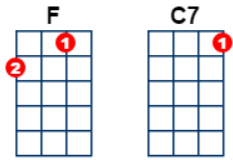

# oo PollyWollyDoodle

traditional lyrics

Oh, I went down South For to see my Sal

Sing Polly wolly doodle all the day

My Sal, she is A punky gal Sing

Polly wolly doodle all the day

With curly eyes And laughing hair

Sing Polly wolly doodle all the day

Behind the barn, Down on my knees  
Sing Polly wolly doodle all the day  
I thought I heard A chicken sneeze  
Sing Polly wolly doodle all the day  
(chorus)