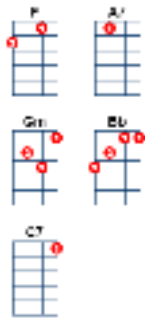

OnTheRoadAgain

WillieNelson

Verse1

F A7
 On the road again just can't wait to get on the road again
 Gm
 The life I love is making music with my friends
 Bb C7 F
 And I can't wait to get on the road again

Chorus

F Bb F
 On the road again like a band of gypsies we go down the highway
 Bb F
 We're the best of friends insisting that the world keep turning our way
 C7
 And our way is

PLAY Verse1 again

Verse2

F A7
 On the road again goin' places that I've never been
 Gm
 Seein' things that I may never see again
 Bb C7 F
 And I can't wait to get on the road again

PLAY Chorus again

Play Verse1 again

Note: Standard GCEA Soprano Ukulele Tuning. | Powered by [UkeGeeks' Scriptasaurus](http://ukegeeks.com) • ukegeeks.com