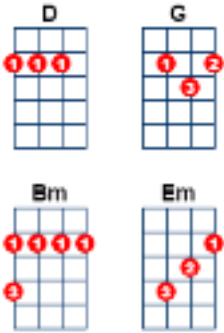

# GoLassieGo

traditional

D G D  
Oh the summertime is coming  
G D  
And the tree's are sweetly blooming,  
G D Bm  
And the wild mountain thyme,  
G Em G  
Grows around the blooming heather  
D G D  
Will you go lassie go

Chorus  
G D  
And we'll all go together,  
G D Bm  
To pluck wild mountain thyme,  
G Em G  
All around the blooming heather,  
D G D  
Will you go lassie go.

...  
D G D  
I will build my love a tower,  
G D  
By yon pure crystal fountain,  
G D Bm  
And on it I will pile,  
G Em G  
All the flowers on the mountain,  
D G D  
Will you go lassie go

...->Chorus ...  
D G D  
If my true love she were gone,  
G D  
I would surely find another,  
G D Bm  
Where wild mountain thyme,  
G Em G  
Grows around the blooming heather,  
D G D  
Will you go lassie go

Chorus  
Repeat 1st verse + Chorus  
<http://www.irish-folk-songs.com/will-you-go-lassie-go-lyrics-and-chords.html>