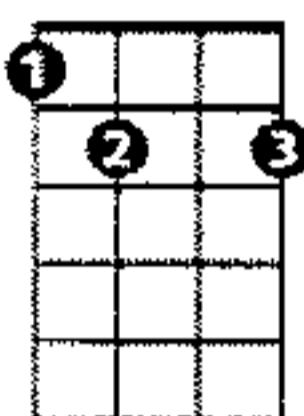

CHORDS  
USED IN  
THIS SONG

C

Dmin

D7

Amin

G7

E7

C#dim

E7-5

F

Cdim

A7

Ddim

**"By the Light of the Silvery Moon" by Gus Edwards and Edward Madden**

**Verse 1:**

By the [C]light of the Silvery [D7]Moon  
I want to [G7]spoon.  
To my honey I'll[C]croon  
[C#dim]love's[G7]tune.  
Honey [C]moon, keep a shining in  
[F]Ju-[A7]-u-[Dm]-une.  
Your [A7]sil[Dm]v'ry[C]beams will [D7]bring  
love [C]dreams.  
We'll be  
[Am]cuddling[E7]soo-[E7-5]-oo-[A7]-oon [D7]  
By the [C]sil[G7]v'ry[C]moon.

**Verse 2:**

By the [C]light  
*Not the [Cdim]dark, but the [C]light,*  
Of the Silvery [D7]Moon  
*Not the [Ddim]sun, but the [D7]moon*  
I want to [G7]spoon.  
*Not [C#dim]knife, but [G7]spoon*  
To my honey I'll[C]croon  
[C#dim]love's[G7]tune.  
Honey [C]moon,  
*Not the [Cdim]sun, but the [C]moon*  
Keep a-shining in [F]Ju-[A7]-u-[Dm]-une.  
Your [A7]sil[Dm]v'ry[C]beams will [D7]bring  
love [C]dreams.  
We'll be  
[Am]cuddling[E7]soo-[E7-5]-oo-[A7]-oon [D7]  
By the [C]sil[G7]v'ry[C]moon.