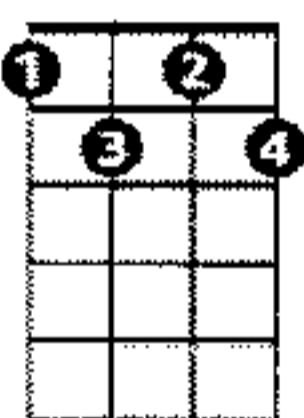

E7-5

F

Cdim

A7

Ddim

**"By the Light of the Silvery Moon" by Gus Edwards and Edward Madden**

**Verse 1:**

By the [C]light of the Silvery [D7]Moon  
I want to [G7]spoon.  
To my honey I'll[C]croon  
[C#dim]love's[G7]tune.  
Honey [C]moon, keep a shining in  
[F]Ju-[A7]-u-[Dm]-une.  
Your [A7]sil[Dm]v'ry[C]beams will [D7]bring  
love [C]dreams.  
We'll be  
[Am]cuddling[E7]soo-[E7-5]-oo-[A7]-oon [D7]  
By the [C]sil[G7]v'ry[C]moon.

**Verse 2:**

By the [C]light  
*Not the [Cdim]dark, but the [C]light,*  
Of the Silvery [D7]Moon  
*Not the [Ddim]sun, but the [D7]moon*  
I want to [G7]spoon.  
*Not [C#dim]knife, but [G7]spoon*  
To my honey I'll[C]croon  
[C#dim]love's[G7]tune.  
Honey [C]moon,  
*Not the [Cdim]sun, but the [C]moon*  
Keep a-shining in [F]Ju-[A7]-u-[Dm]-une.  
Your [A7]sil[Dm]v'ry[C]beams will [D7]bring  
love [C]dreams.  
We'll be  
[Am]cuddling[E7]soo-[E7-5]-oo-[A7]-oon [D7]  
By the [C]sil[G7]v'ry[C]moon.