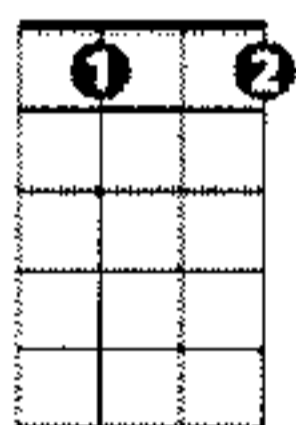

CHORDS  
USED IN  
THIS SONG

C

Dmin

D7

Amin

G7

E7

C#dim

E7-5

F

Cdim

A7

Ddim

**"By the Light of the Silvery Moon" by Gus Edwards and Edward Madden**

**Verse 1:**

By the [C]light of the Silvery [D7]Moon  
I want to [G7]spoon.  
To my honey I'll[C]croon  
[C#dim]love's[G7]tune.  
Honey [C]moon, keep a shining in  
[F]Ju-[A7]-u-[Dm]-une.  
Your [A7]sil[Dm]v'ry[C]beams will [D7]bring  
love [C]dreams.  
We'll be  
[Am]cuddling[E7]soo-[E7-5]-oo-[A7]-oon [D7]  
By the [C]sil[G7]v'ry[C]moon.