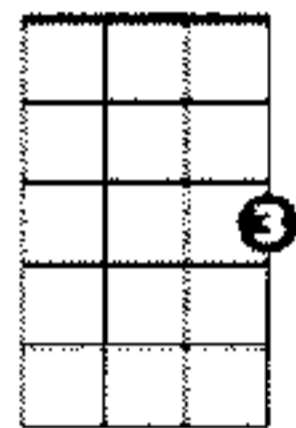

CHORDS  
USED IN  
THIS SONG

C

Dmin

D7

Amin

G7

E7

C#dim

E7-5

F

Cdim

A7

Ddim

**"By the Light of the Silvery Moon" by Gus Edwards and Edward Madden**

**Verse 1:**

By the [C]light of the Silvery [D7]Moon  
I want to [G7]spoon.  
To my honey I'll[C]croon  
[C#dim]love's[G7]tune.  
Honey [C]moon, keep a shining in  
[F]Ju-[A7]-u-[Dm]-une.  
Your [A7]sil[Dm]v'ry[C]beams will [D7]bring  
love [C]dreams.  
We'll be  
[Am]cuddling[E7]soo-[E7-5]-oo-[A7]-oon [D7]  
By the [C]sil[G7]v'ry[C]moon.