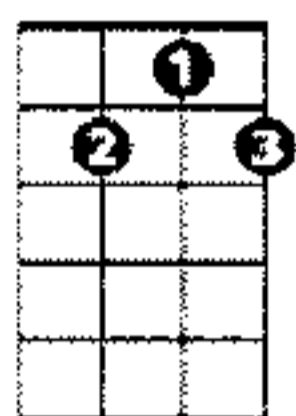

CHORDS  
USED IN  
THIS SONG

C

Dmin

D7

Amin

G7

E7

C#dim

E7-5

F

Cdim

A7

Ddim

**"By the Light of the Silvery Moon" by Gus Edwards and Edward Madden**

**Verse 1:**

By the [C]light of the Silvery [D7]Moon  
I want to [G7]spoon.  
To my honey I'll[C]croon  
[C#dim]love's[G7]tune.  
Honey [C]moon, keep a shining in  
[F]Ju-[A7]-u-[Dm]-une.  
Your [A7]sil[Dm]v'ry[C]beams will [D7]bring  
love [C]dreams.  
We'll be  
[Am]cuddling[E7]soo-[E7-5]-oo-[A7]-oon [D7]  
By the [C]sil[G7]v'ry[C]moon.