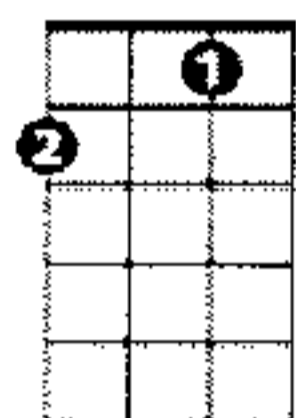

CHORDS  
USED IN  
THIS SONG

C

Dmin

D7

Amin

G7

E7

C#dim

E7-5

F

Cdim

A7

Ddim

**"By the Light of the Silvery Moon" by Gus Edwards and Edward Madden**

**Verse 1:**

By the [C]light of the Silvery [D7]Moon  
I want to [G7]spoon.  
To my honey I'll[C]croon  
[C#dim]love's[G7]tune.  
Honey [C]moon, keep a shining in  
[F]Ju-[A7]-u-[Dm]-une.  
Your [A7]sil[Dm]v'ry[C]beams will [D7]bring  
love [C]dreams.  
We'll be  
[Am]cuddling[E7]soo-[E7-5]-oo-[A7]-oon [D7]  
By the [C]sil[G7]v'ry[C]moon.