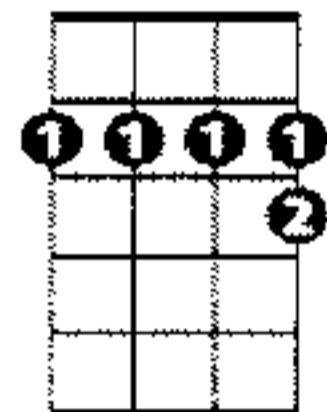

CHORDS
USED IN
THIS SONG

C

Dmin

D7

Amin

G7

E7

C#dim

E7-5

F

Cdim

A7

Ddim

"By the Light of the Silvery Moon" by Gus Edwards and Edward Madden

Verse 1:

By the [C]light of the Silvery [D7]Moon
I want to [G7]spoon.
To my honey I'll[C]croon
[C#dim]love's[G7]tune.
Honey [C]moon, keep a shining in
[F]Ju-[A7]-u-[Dm]-une.
Your [A7]sil[Dm]v'ry[C]beams will [D7]bring
love [C]dreams.
We'll be
[Am]cuddling[E7]soo-[E7-5]-oo-[A7]-oon [D7]
By the [C]sil[G7]v'ry[C]moon.

Verse 2:

By the [C]light
Not the [Cdim]dark, but the [C]light,
Of the Silvery [D7]Moon
Not the [Ddim]sun, but the [D7]moon
I want to [G7]spoon.
Not [C#dim]knife, but [G7]spoon
To my honey I'll[C]croon
[C#dim]love's[G7]tune.
Honey [C]moon,
Not the [Cdim]sun, but the [C]moon
Keep a-shining in [F]Ju-[A7]-u-[Dm]-une.
Your [A7]sil[Dm]v'ry[C]beams will [D7]bring
love [C]dreams.
We'll be
[Am]cuddling[E7]soo-[E7-5]-oo-[A7]-oon [D7]
By the [C]sil[G7]v'ry[C]moon.