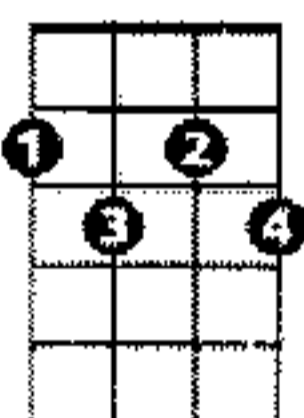

CHORDS  
USED IN  
THIS SONG

C

Dmin

D7

Amin

G7

E7

C#dim

E7-5

F

Cdim

A7

Ddim

**"By the Light of the Silvery Moon" by Gus Edwards and Edward Madden**

**Verse 1:**

By the [C]light of the Silvery [D7]Moon  
I want to [G7]spoon.  
To my honey I'll[C]croon  
[C#dim]love's[G7]tune.  
Honey [C]moon, keep a shining in  
[F]Ju-[A7]-u-[Dm]-une.  
Your [A7]sil[Dm]v'ry[C]beams will [D7]bring  
love [C]dreams.  
We'll be  
[Am]cuddling[E7]soo-[E7-5]-oo-[A7]-oon [D7]  
By the [C]sil[G7]v'ry[C]moon.