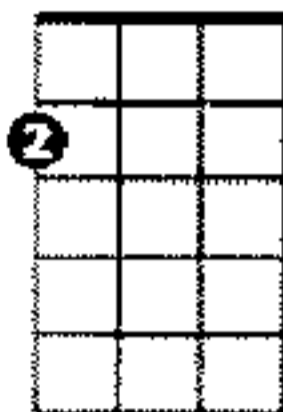

CHORDS  
USED IN  
THIS SONG

C

Dmin

D7

Amin

G7

E7

C#dim

E7-5

F

Cdim

A7

Ddim

**"By the Light of the Silvery Moon" by Gus Edwards and Edward Madden**

**Verse 1:**

By the [C]light of the Silvery [D7]Moon  
I want to [G7]spoon.  
To my honey I'll[C]croon  
[C#dim]love's[G7]tune.  
Honey [C]moon, keep a shining in  
[F]Ju-[A7]-u-[Dm]-une.  
Your [A7]sil[Dm]v'ry[C]beams will [D7]bring  
love [C]dreams.  
We'll be  
[Am]cuddling[E7]soo-[E7-5]-oo-[A7]-oon [D7]  
By the [C]sil[G7]v'ry[C]moon.