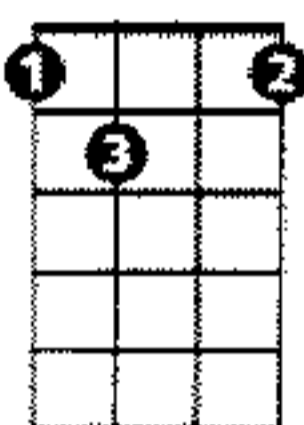

CHORDS  
USED IN  
THIS SONG

C

Dmin

D7

Amin

G7

E7

C#dim

E7-5

F

Cdim

A7

Ddim

**"By the Light of the Silvery Moon" by Gus Edwards and Edward Madden**

**Verse 1:**

By the [C]light of the Silvery [D7]Moon  
I want to [G7]spoon.  
To my honey I'll[C]croon  
[C#dim]love's[G7]tune.  
Honey [C]moon, keep a shining in  
[F]Ju-[A7]-u-[Dm]-une.  
Your [A7]sil[Dm]v'ry[C]beams will [D7]bring  
love [C]dreams.  
We'll be  
[Am]cuddling[E7]soo-[E7-5]-oo-[A7]-oon [D7]  
By the [C]sil[G7]v'ry[C]moon.