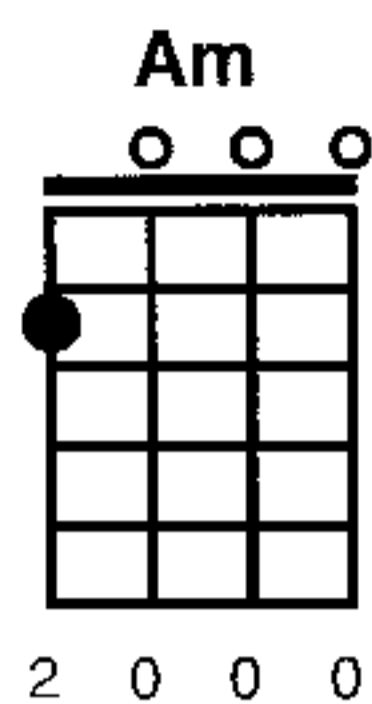

Always Look on the Bright Side of Life

Eric Idle 1979

Key of A

Am

D

G

Em

Some things in life are bad they can really make you mad