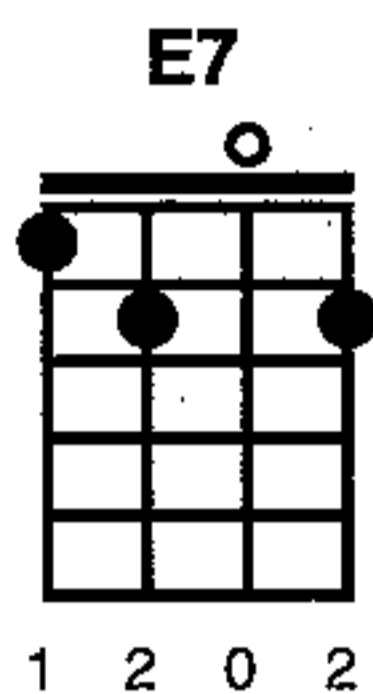

Always Look on the Bright Side of Life

Eric Idle 1979

Key of A

Am

D

G

Em

Some things in life are bad they can really make you mad