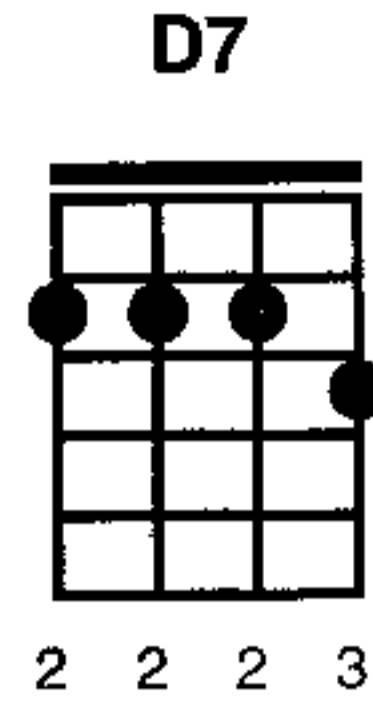

Always Look on the Bright Side of Life

Eric Idle 1979

Key of A

Am

D

G

Em

Some things in life are bad they can really make you mad