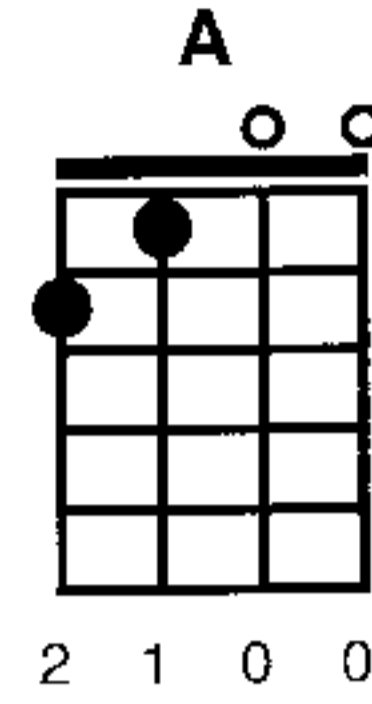

Always Look on the Bright Side of Life

Eric Idle 1979

Key of A

Am

D

G

Em

Some things in life are bad they can really make you mad