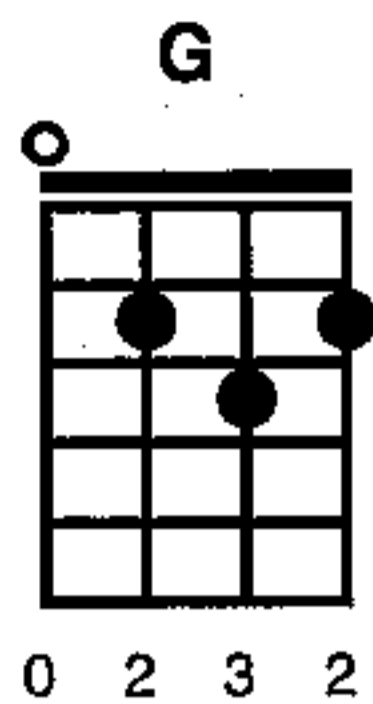

Always Look on the Bright Side of Life

Eric Idle 1979

Key of A

Am

D

G

Em

Some things in life are bad they can really make you mad