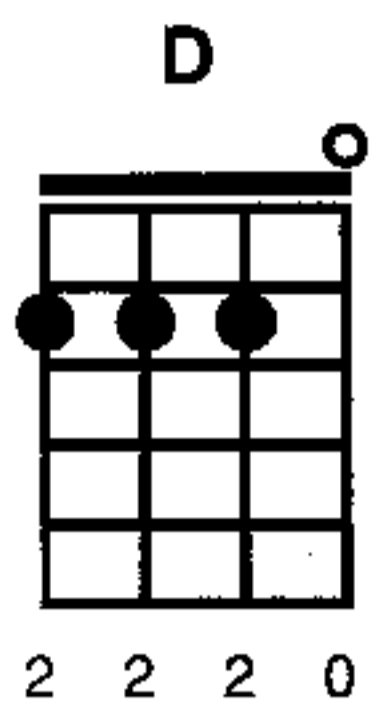

Always Look on the Bright Side of Life

Eric Idle 1979

Key of A

Am

D

G

Em

Some things in life are bad they can really make you mad