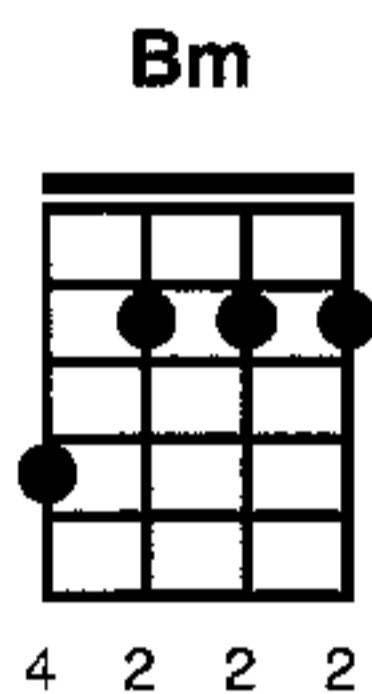

Always Look on the Bright Side of Life

Eric Idle 1979

Key of A

Am

D

G

Em

Some things in life are bad they can really make you mad