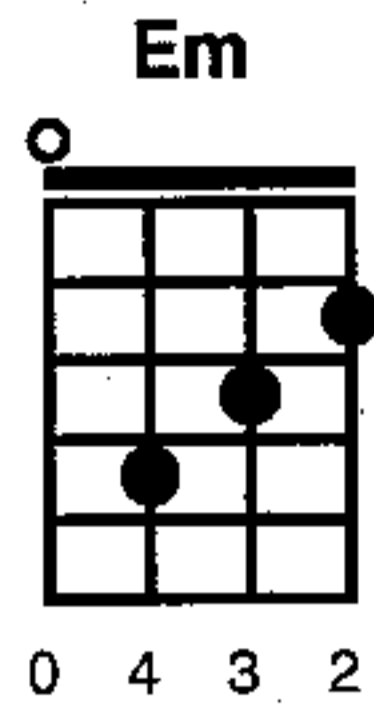

Always Look on the Bright Side of Life

Eric Idle 1979

Key of A

Am

D

G

Em

Some things in life are bad they can really make you mad