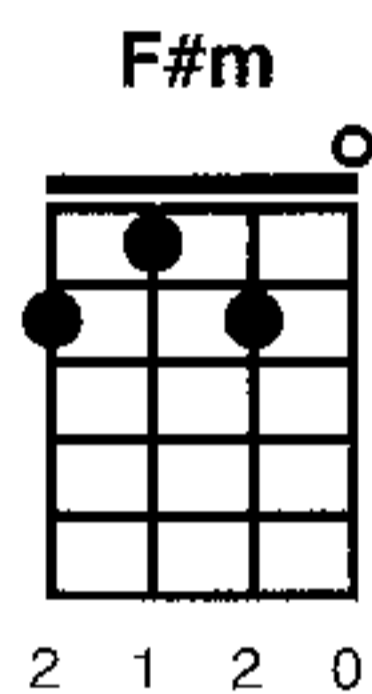

Always Look on the Bright Side of Life

Eric Idle 1979

Key of A

Am

D

G

Em

Some things in life are bad they can really make you mad